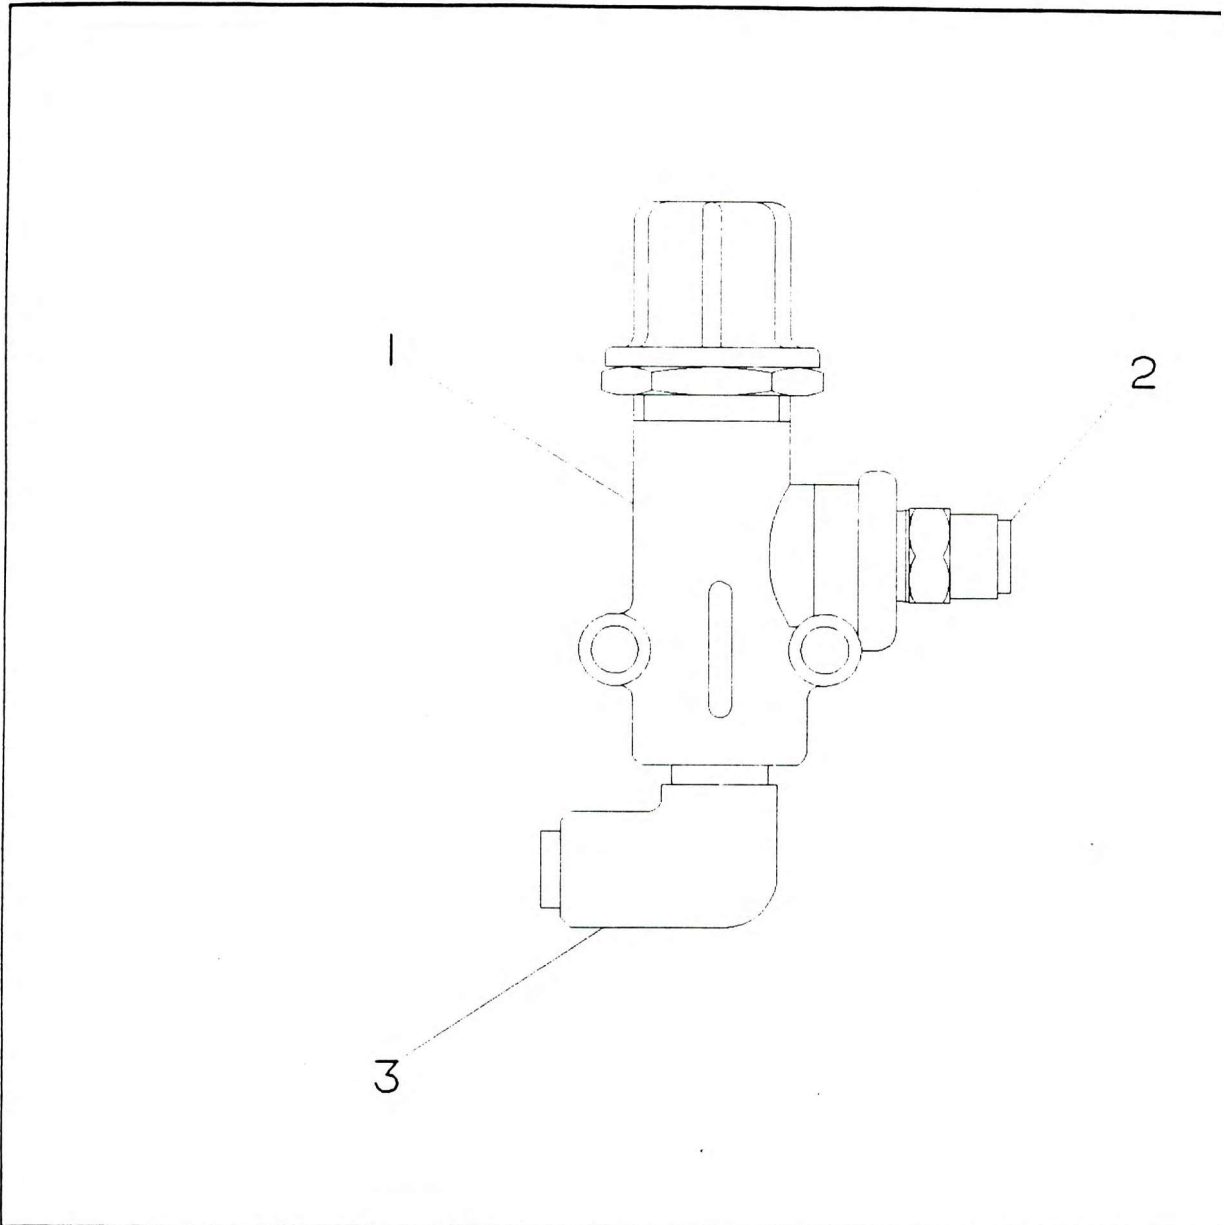

PRESSURE LIMITING VALVE SUB ASSEMBLY

NO.	PART NO.	QTY.	DESCRIPTION	NO.	PART NO.	QTY.	DESCRIPTION
1 #	7-926-990471	1	Valve Pressure Limiting Set At 4 Bar				
2	7-443-990965	1	Adaptor 1/4" NPTF x 3/8" Tube				
3	7-443-991022	1	Fixed Elbow Adaptor				